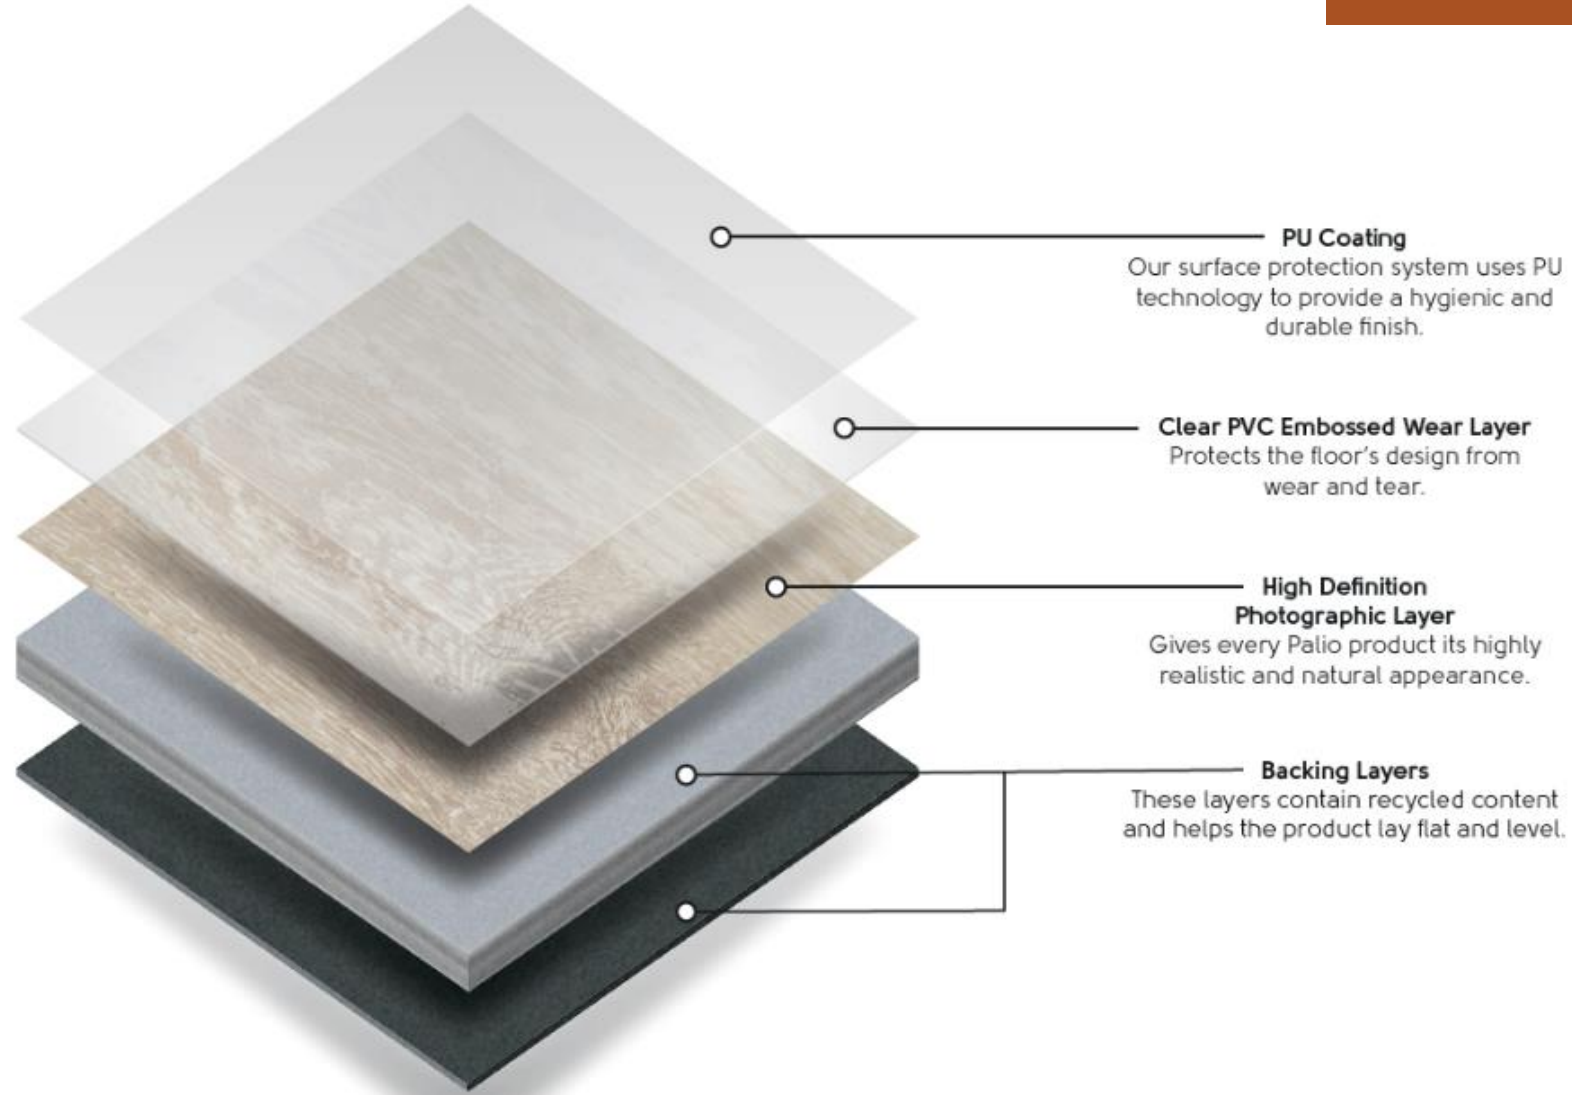

PALIO GLUEDOWN LAYER DIAGRAM