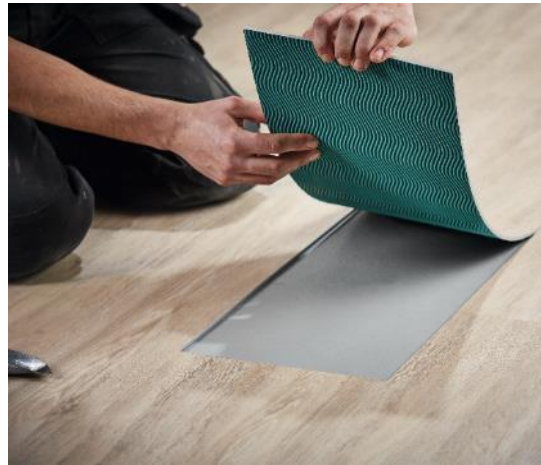

WHAT IS PALIO BY DESIGNFLOORING?

Palio by Designflooring offers you the flexibility to choose a colour no matter what format is required. Whether you need to limit noise transfer between floors, or gain underfloor access after installation, Palio by Designflooring has a flooring solution for you.

The multiformat option makes it possible to have the same colour of flooring throughout a building to cater for your requirements.

LAY