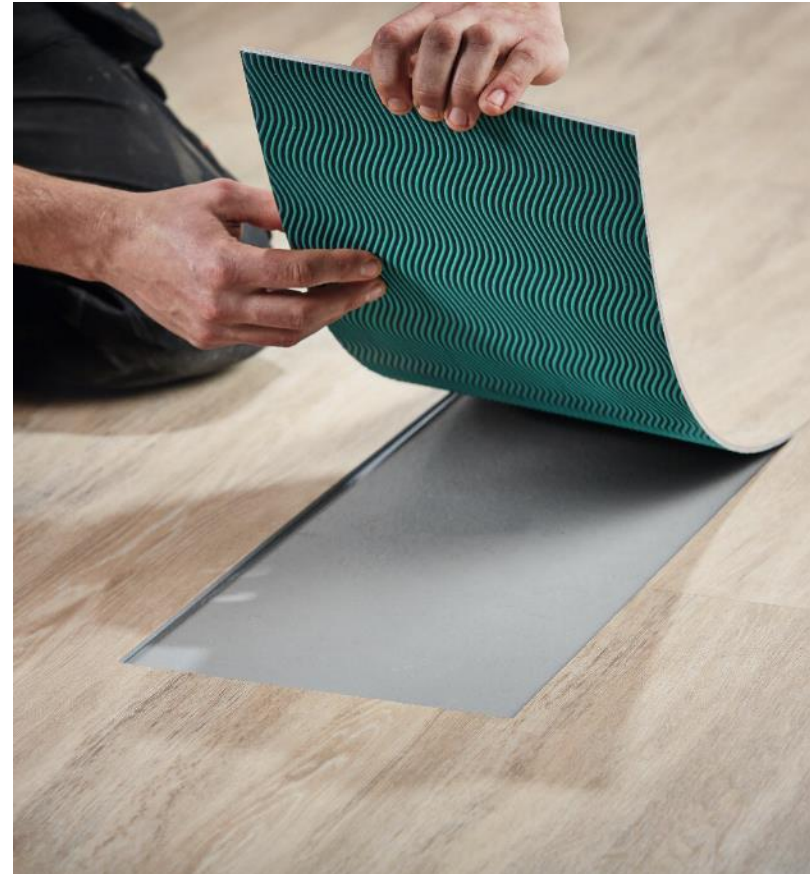

PALIO LOOSELAY BENEFITS

Palio LooseLay has a friction grip backing that is designed to secure the product in place together with a tackifier. If a plank or tile gets damaged, you can easily replace it without taking the whole floor up.

Friction grip backing

Quick and easy to install

No expansion gap

Reduces impact noise transfer by 13dB

Individually replaceable